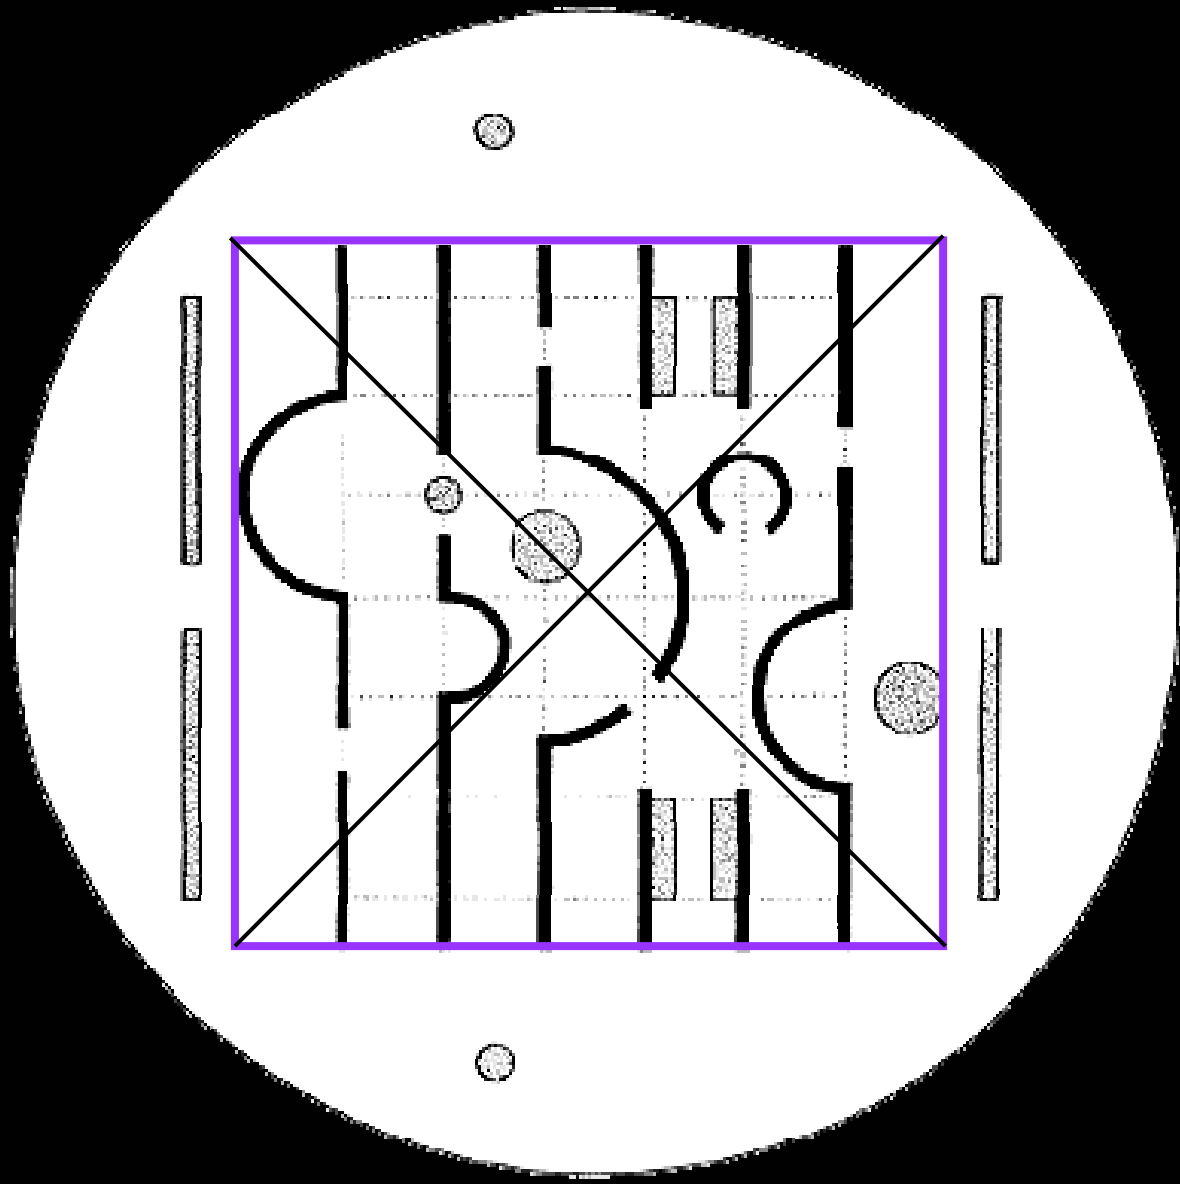

Aldo van Eyck (1918-1999)
Sonsbeek Sculpture Pavilion

The Dogon People (1958 – 59)

Basket –
House –
Village –
Universe

Sand Grid