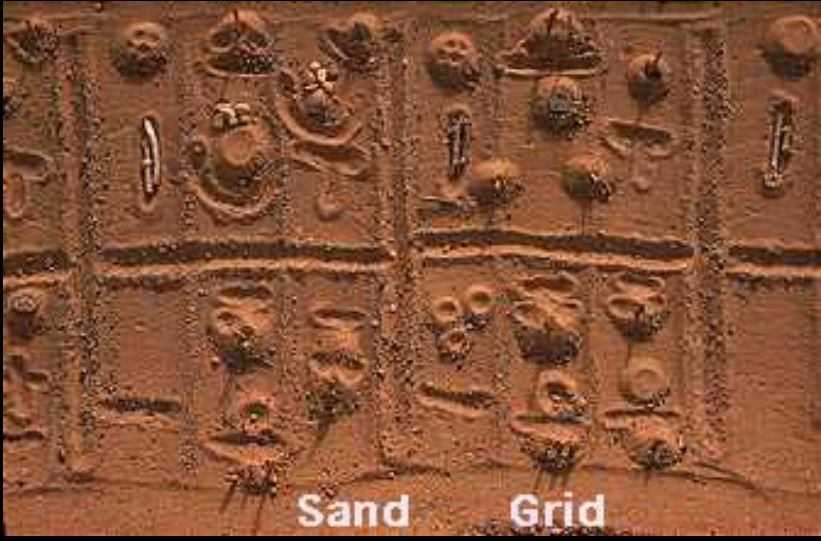

Aldo van Eyck (1918-1999)
Sonsbeek Sculpture Pavilion

The Dogon People (1958 – 59)

Basket –
House –
Village –
Universe

Sand Grid