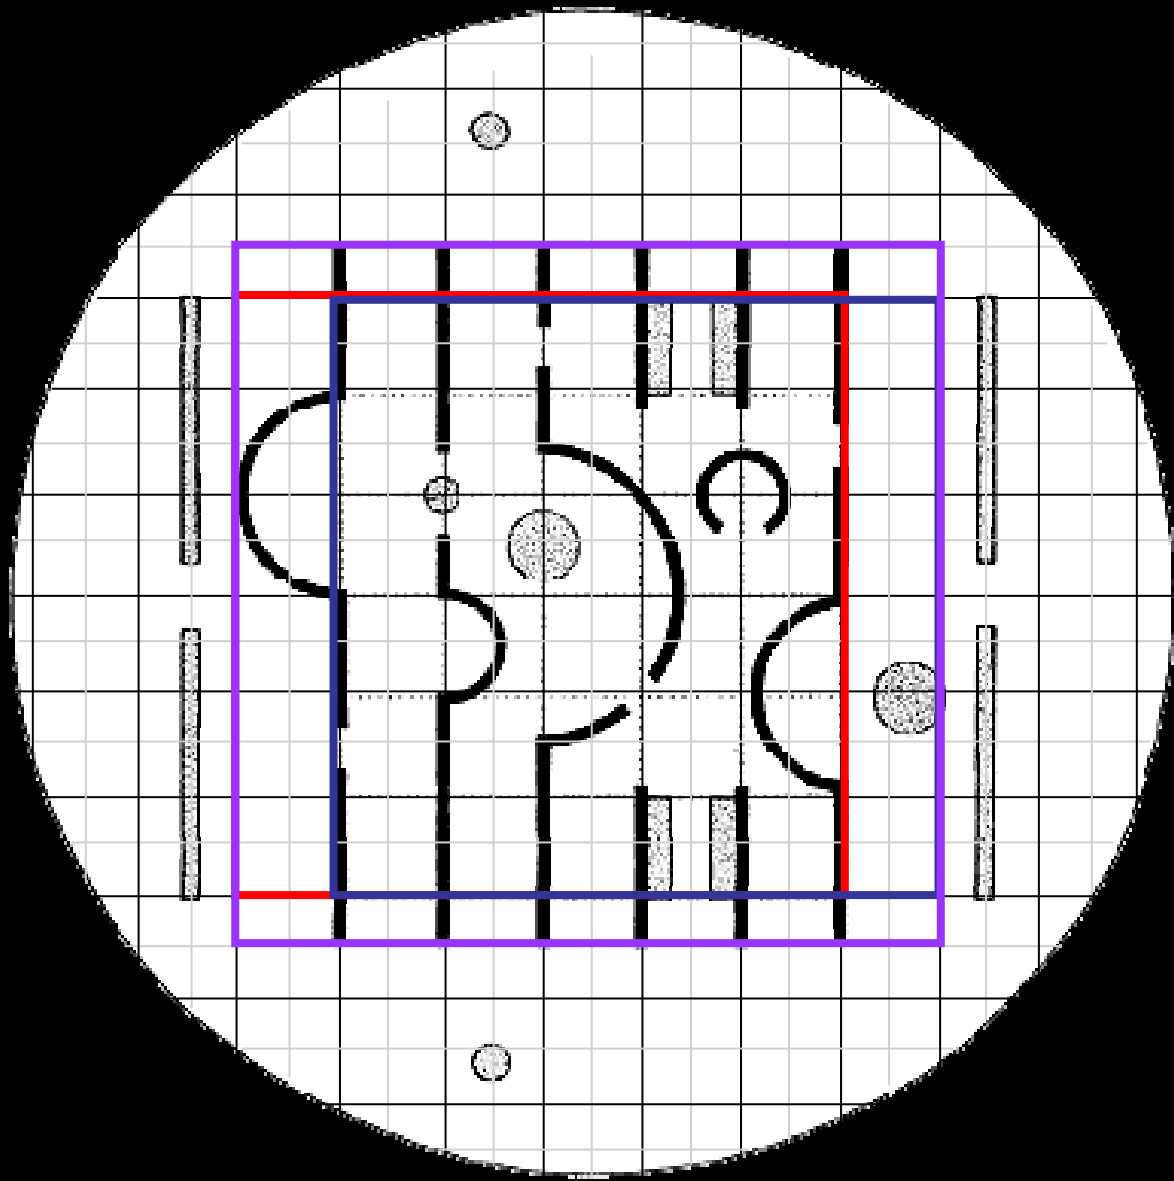

Aldo van Eyck (1918-1999)
Sonsbeek Sculpture Pavilion

The Dogon People (1958 – 59)

Basket –
House –
Village –
Universe

Sand Grid